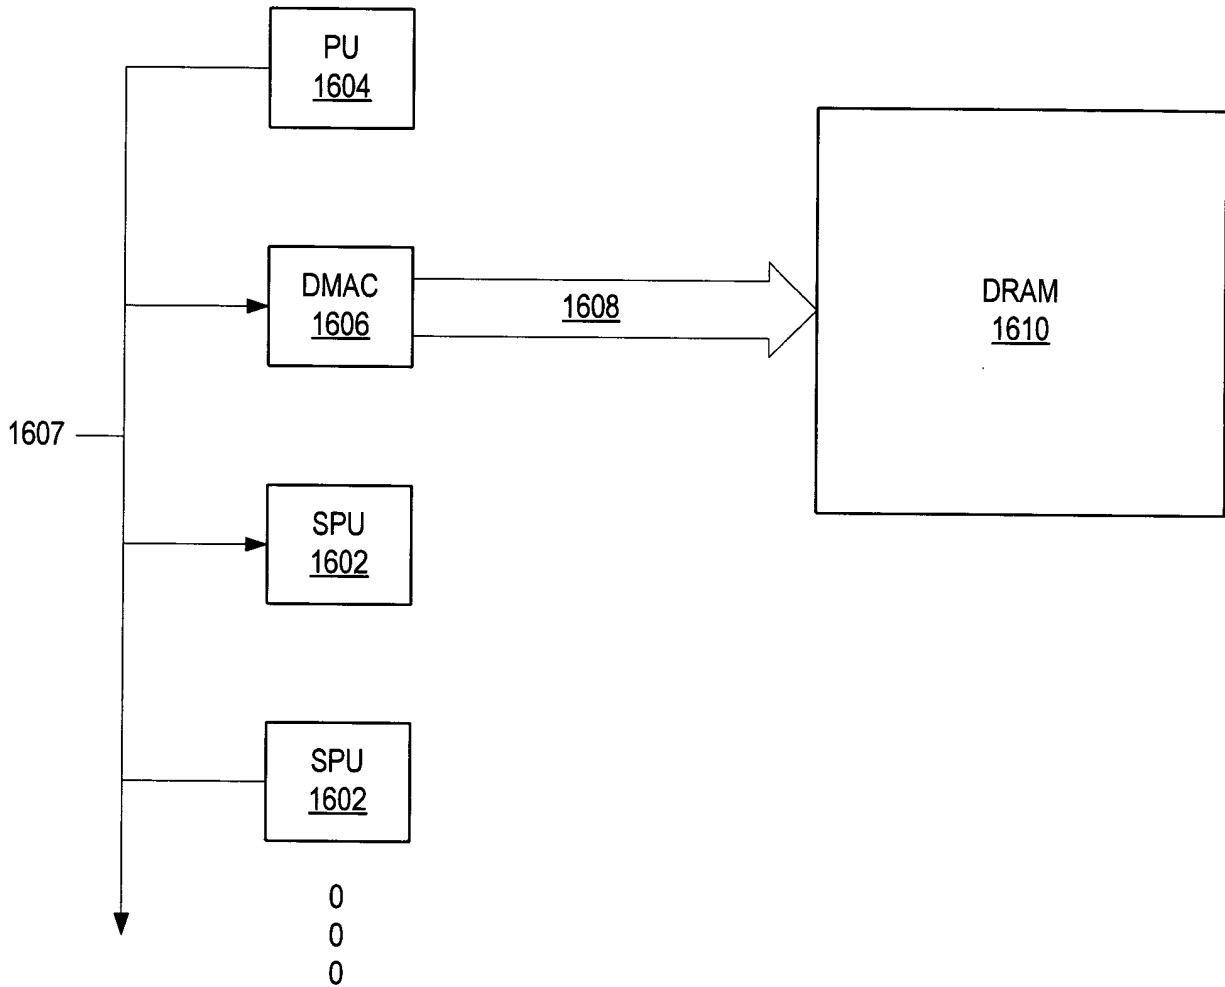

Figure 14A

Figure 14B

Figure 15

Figure 16

Figure 17

Figure 18

Figure 19

Figure 20

Figure 21

Figure 22

Figure 23

Figure 24

Figure 25

Figure 26

Figure 27

Figure 28

Figure 29

Figure 30

Figure 31

Figure 32

Figure 33

Figure 34

Memory Access Control Table

The diagram shows a table with 64 rows, indexed from 0 to 63. Each row contains four columns: 'Base', 'Size', 'Access Key', and 'Access Key Mask'. Callout 3504 points to the 'ID' column header. Callout 3506 points to the 'Base' column header. Callout 3508 points to the 'Size' column header. Callout 3510 points to the 'Access Key' column header. Callout 3512 points to the 'Access Key Mask' column header. Callout 3502 is an arrow pointing to the table structure.